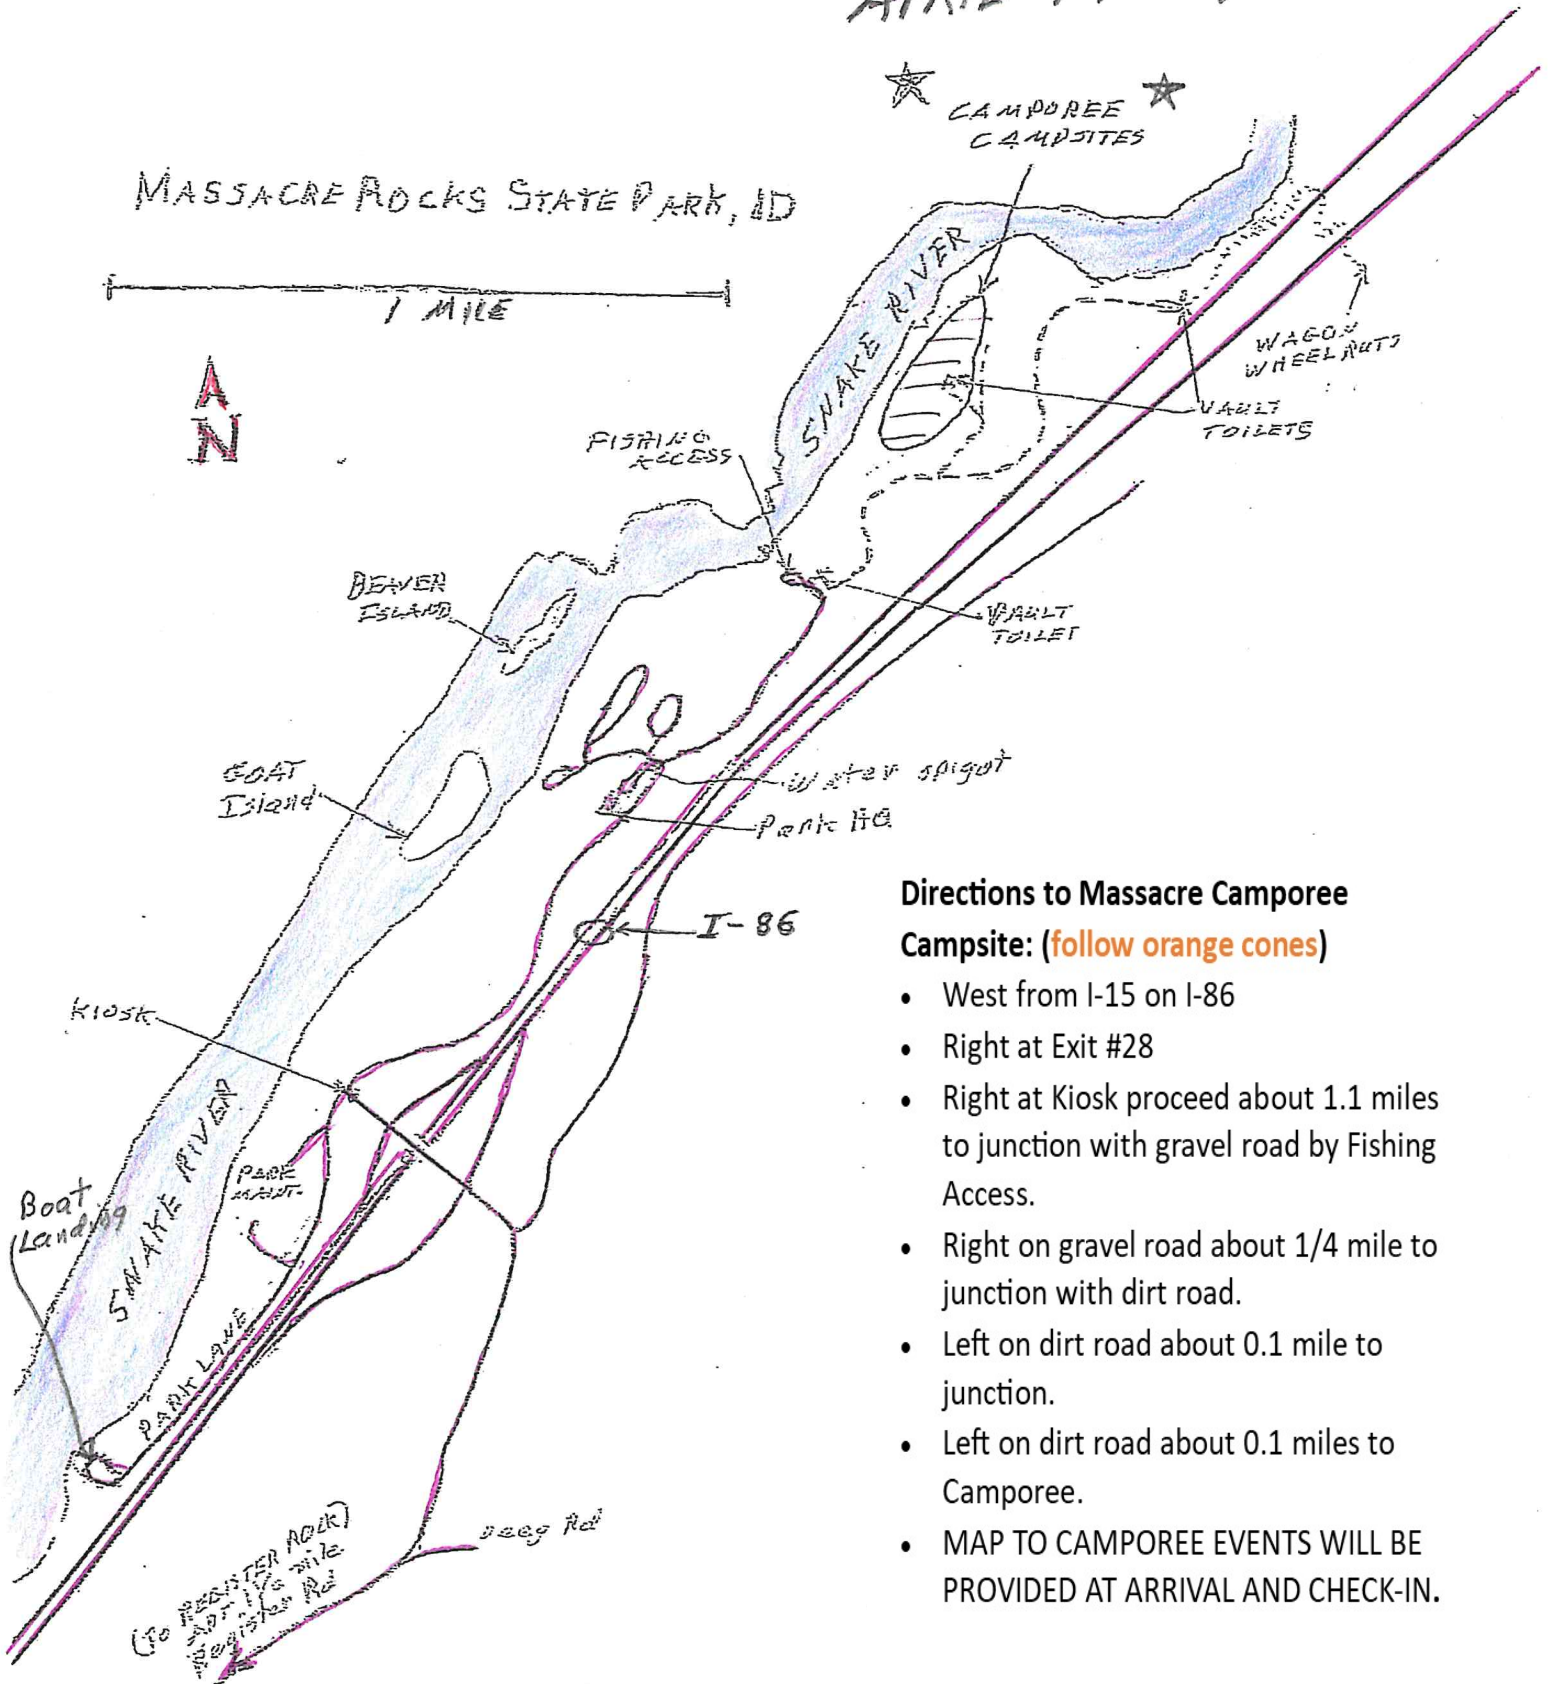

IMPORTANT: Bikes Must stay on Trails.
 Helmets Must be worn.

APRIL 19-20, 2024

Directions to Massacre Camporee Campsite: (follow orange cones)

- West from I-15 on I-86
- Right at Exit #28
- Right at Kiosk proceed about 1.1 miles to junction with gravel road by Fishing Access.
- Right on gravel road about 1/4 mile to junction with dirt road.
- Left on dirt road about 0.1 mile to junction.
- Left on dirt road about 0.1 miles to Camporee.
- MAP TO CAMPOREE EVENTS WILL BE PROVIDED AT ARRIVAL AND CHECK-IN.